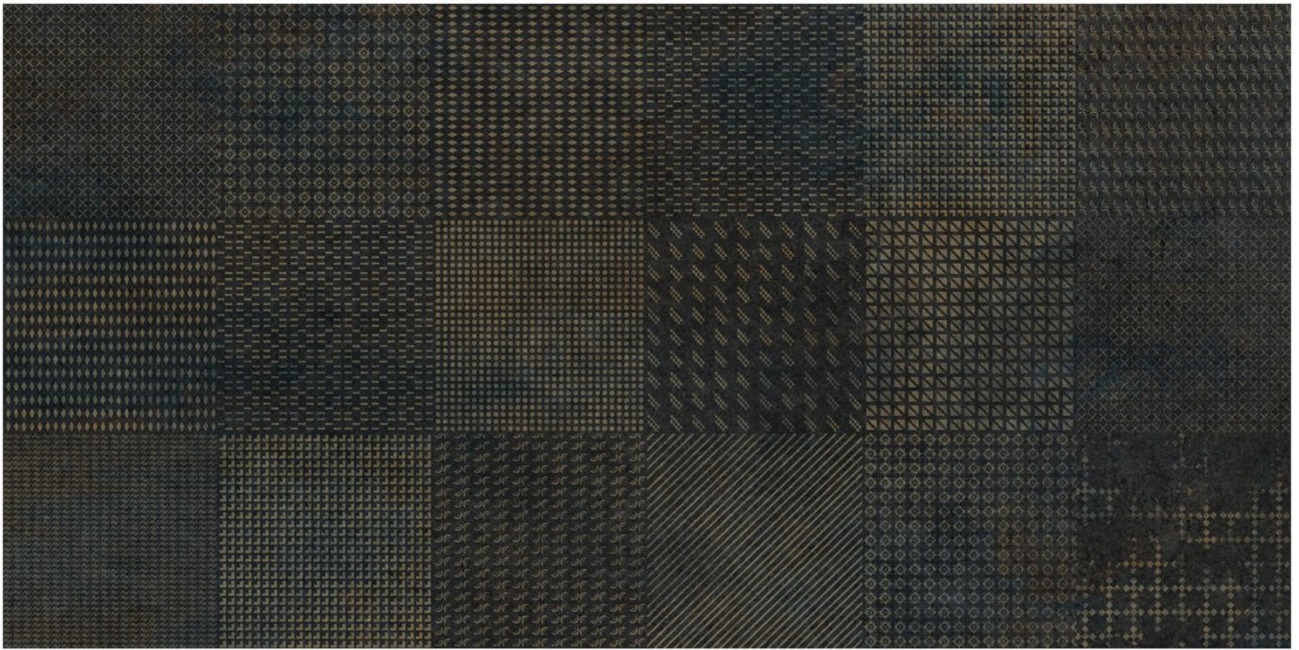

Matt Effect | Gray | 60x120cm

05 Faces

OXID

Matt Effect | Gray

Light Gray

Decor

Dark Gray

PORTLAND