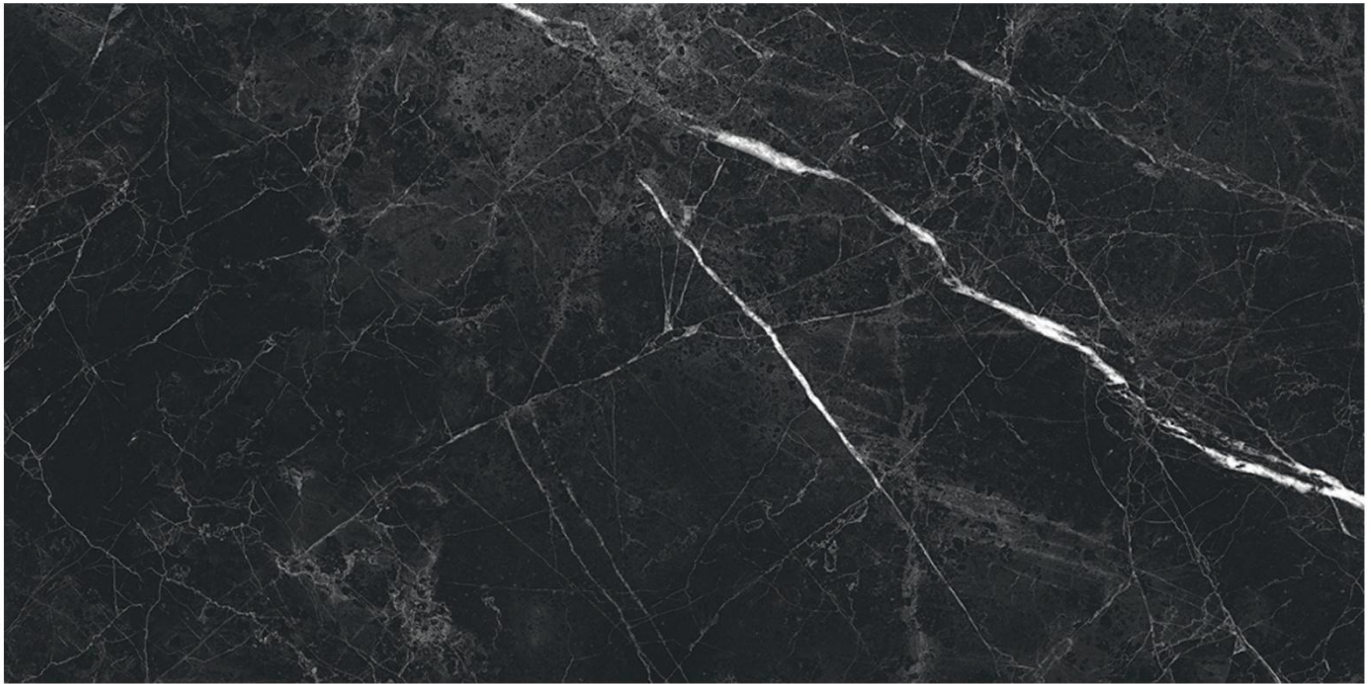

CONOR

Matt | Sugar | Gray | 60x120cm

05 Faces

DANJEH

Sugar Effect | Black | Gray

Black

Light Gray

DANJEH