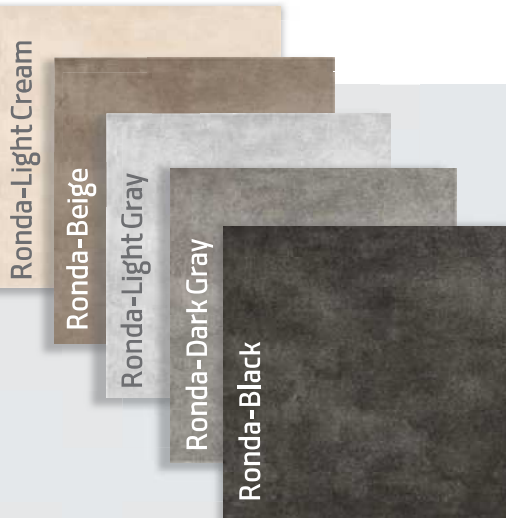

Ronda / Matt

90x90cm

5 Faces

سینا کاشی
SINA TILE

Wall Tile Floor Tile Matt Tile Sugar Porcelain

Outdoor Indoor Rectified Digital Print