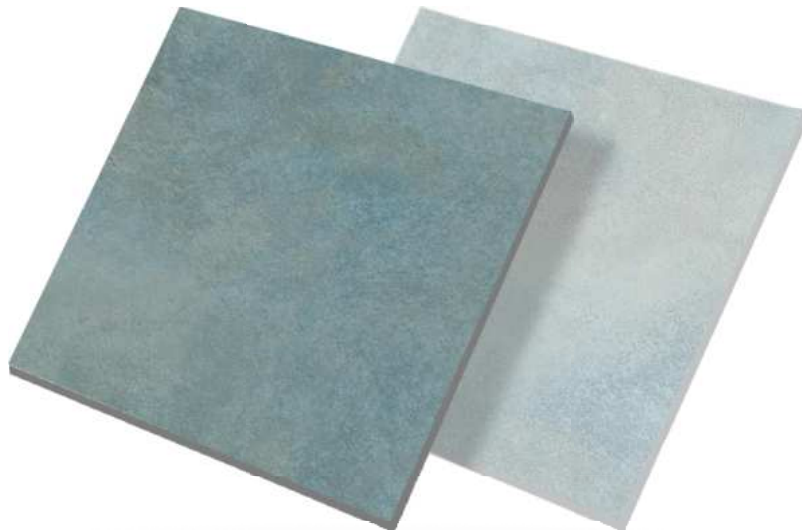

Lazio

30x30cm

سینا کاشی
SINA TILE

Floor Tile Matt Tile Rectified

Kitchen Toilet Bathroom

Indoor