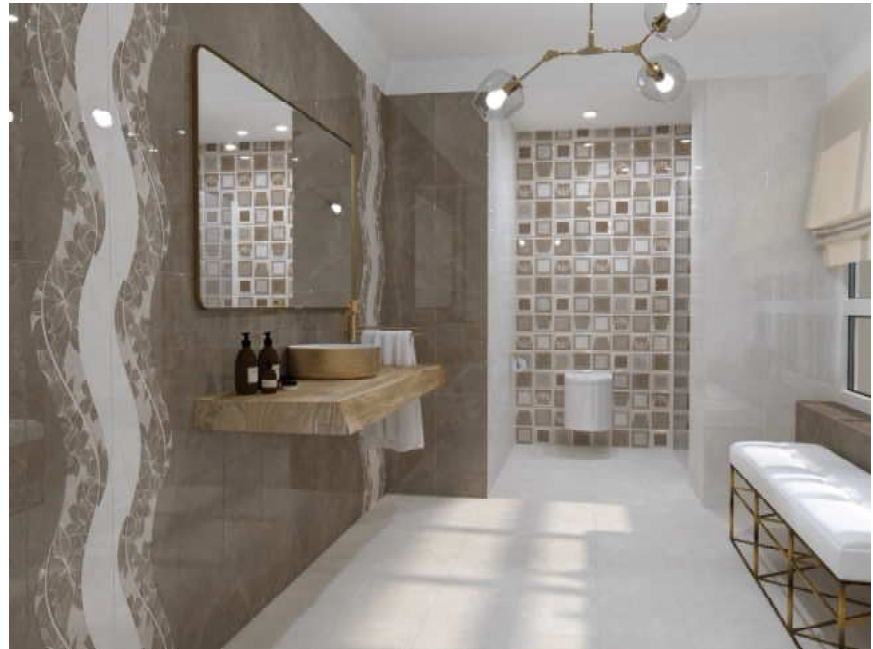

Mixed Olive -Rustic

30x30

Decor-Rustic

Bahama / Glossy

30x60cm
5 Faces

Bahama-White

Bahama-White-Rustic

30x30